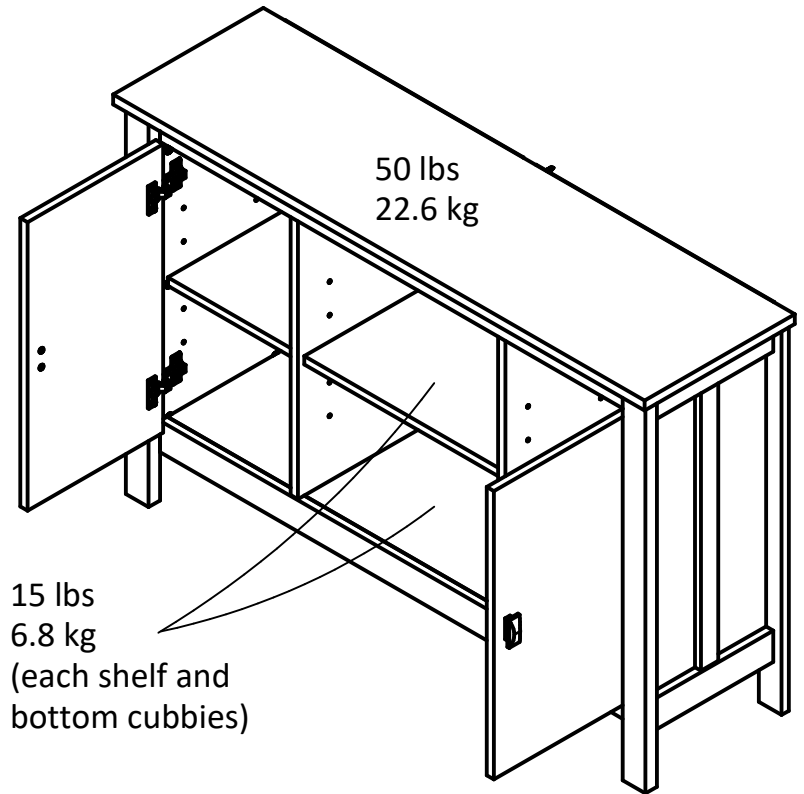

Storage dimensions:
 (2) storage spaces (adjustable heights)
 17.32 in. (44.0 cm) W
 23.31 in. (59.2 cm) H
 11.34 in. (28.8 cm) D
 2.65 cubic feet

Beyond door dimensions:
 (2) storage spaces (adjustable heights)
 11.22 in. (28.5 cm) W
 23.31 in. (59.2 cm) H
 11.42 in. (29.0 cm) D
 1.73 cubic feet each

Wood Breakdown: 90%
 Total storage: 6.11 cubic feet

Overall Product Size:
 46"W x 13"D x 30"H
 116.8cm W x 33.0cm D x 76.3cm H

Maximum Weight Capacities
 Unit Weight: 65 lbs. (29.5 kg)